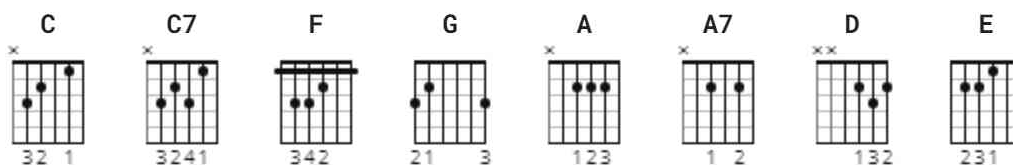

Blue Moon Of Kentucky Chords by Bill Monroe

Difficulty: beginner

Tuning: E A D G B E

Key: C

CHORDS

Blue Moon Of Kentucky chords

Bill Monroe 1946 (Bill Monroe and the Blue Grass Boys)

C C7 F

C G C

C C7 F
Blue moon of Kentucky keep on shining

C C7 G
Shine on the one that's gone and proved untrue

C C7 F
Blue moon of Kentucky keep on shining

C G C
Shine on the one that's gone and left me blue

F C
It was on a moonlight night the stars were shining bright

F C G
When they whispered from on high your love has said good-bye

C C7 F
Blue moon of Kentucky keep on shining

C G C
Shine on the one that's gone and said good-bye

C C7 F C C7 G C C7 F C G C

C C7 F
Blue moon of Kentucky keep on shining

F C G
When they whispered from on high your love has said good-bye

C **C7** **F**
Blue moon of Kentucky keep on shining
 C **G** **C**
Shine on the one that's gone and said good-bye

* Alternate:

Capo III