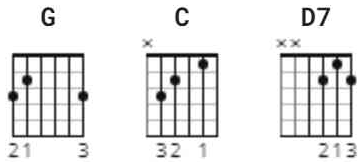

Blue Ridge Cabin Home Chords by Flatt & Scruggs

Difficulty: beginner

Tuning: E A D G B E

CHORDS

[Verse]

G **C**
There's a well beaten path in the old mountainside
D7 **G**
Where I wandered when I was a lad
C
And I wandered alone to the place I call home
D7 **G**
In those Blue Ridge hills far away

[Chorus]

C
Oh I love those hills of old Virginia
D7 **G**
From those Blue Ridge hills I did roam
C
When I die won't you bury me on the mountain
D7 **G**
Far away near my Blue Ridge mountain home

[Verse]

G **C**
Now my thoughts wander back to that ramshackle shack
D7 **G**
In those Blue Ridge hills far away
C
Where my mother and dad were laid there to rest
D7 **G**
They are sleeping in peace together there