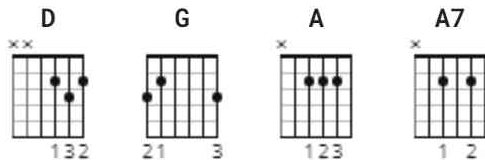

Bury Me Beneath The Willow Chords by Alison Krauss

Difficulty: beginner

Tuning: E A D G B E

Capo: 1st fret

CHORDS

Alison Krauss - Bury Me Beneath The Willow (Chords)

CAPO 1st Fret

Transcription key: Eb

4/4 Timing (with a bass-strum-bass-strum pattern)

[Intro]

D / / / G / / / D / A / D / / /

[Verse 1] (AK)

D G
Tonight I'm sad my heart is lonely
D A
For the only one I love
D G
When will I see him, oh no never
D / A7 / D
Till we meet in heaven above

[Chorus] (Together)

D G
So bury me beneath the willow
D A / A7 /
Under the weeping willow tree
D G
So she will know where I am sleeping
D / A / D
And perhaps she'll weep for me

[Verse 2] (LL)

D G
She told me that she dearly loved me
D A
How could I believe it untrue
D G
Until the angels softly whispered
D / A7 / D
She will prove untrue to you

[Chorus] (Together)

D G
So bury me beneath the willow
D A / A7 /
Under the weeping willow tree
D G
So she will know where I am sleeping
D / A / D
And perhaps she'll weep for me

[Instrumental Break]

D / / / G / / / D / / / A / / /
D / / / G / / / D / A / D / / /