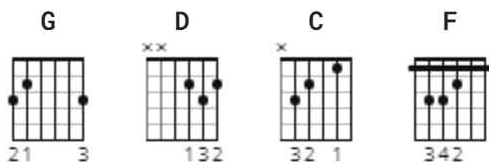

Dark Hollow Chords by Misc Traditional

Difficulty: beginner

Tuning: E A D G B E

Key: C

CHORDS

[Verse 1]

 G D G
I'd rather be in some dark hollow
 C G
Where the sun don't ever shine
 F C
Than to be home alone knowing that you're gone
 G D G
Would cause me to lose my mind

[Chorus]

 G D G
So blow your whistle freight train
 C G
Carry me far on down the track
 F C
I'm going away I'm leaving today
 G D G
I'm going but I ain't coming back

[Verse 2]

 G D G
I'd rather be in some dark hollow
 C G
Where the sun don't ever shine
 F C
Than to be in some big city
 G D G
In a small room with you love on my mind

[Chorus]

 G D G
So blow your whistle freight train
 C G
Carry me far on down the track
 F C
I'm going away I'm leaving today
 G D G
I'm going but I ain't coming back