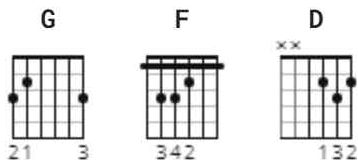

Darling Corey Chords by Misc Traditional

Difficulty: beginner

Tuning: E A D G B E

CHORDS

[Verse]

G

Wake up, wake up darlin Corey

G

Tell me what makes you sleep so sound

G

The revenue officers are comin

G **D** **G**

Gonna tear your still house down

[Chorus]

G

Dig a hole, dig a hole in the meadow

G

Dig a hole in the cold, cold ground

G

Dig a hole, dig a hole in the meadow

D

Gonna lay darlin Corey down

[Verse]

G

Oh the first time I saw darlin Corey

G

She was standin in the door

G

She had her shoes and her stockings in her hand

D

And her little bare feet on the floor

G