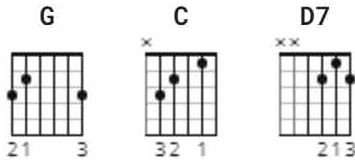

Don't This Road Look Rough And Rocky Chords by Flatt & Scruggs

Difficulty: beginner

Tuning: E A D G B E

CHORDS

G **C** **G**
 Darling I have come to tell you

D7
 Though it almost breaks my heart

G **C** **G**
 But before the morning darling

D7 **G**
 We'll be many miles apart

C **G**
 Don't this road look rough and rocky

D7
 Don't that sea look wide and deep

G **C** **G**
 Don't my baby look the sweetest

D7 **G**
 When she's in my arms asleep

C **G**
 Can't you hear the night birds crying

D7
 Far across the deep blue sea

G **C** **G**
 While those others you are thinking

D7 **G**
 Won't you sometimes think of me

C **G**
Don't this road look rough and rocky

D7 **G**
Darling you have broke my heart

C **G**
Don't this road look rough and rocky

D7
Don't that sea look wide and deep

G **C** **G**
Don't my baby look the sweetest

D7 **G**
When she's in my arms asleep