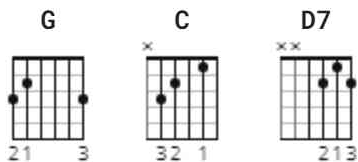

Honey You Dont Know My Mind Chords by Jimmy Martin

Difficulty: beginner

Tuning: E A D G B E

Capo: 2nd fret

Key: A

CHORDS

[Verse 1]

G Honey you don't know my mind I'm lonesome all the time **C**
D7 Now you're born to lose a drifter that's me **G**
You can travel for so long till a rambler's heart goes wrong **C**
D7 Baby you don't know my mind today **G**

[Verse 2]

I've been a hobo and a tramp my soul has done been stamped **C**
D7 Thank God though I've learned the hard hard way **G**
When I find I can't win I'll be checking out again **C**
D7 Baby you don't know my mind today **G**

[Verse 3]

Heard the music of the rail slept in every old dirty jail **C**
D7 And life's too short for you to worry me **G**
You say I'm sweet and kind I can love a thousand times **C**
D7 Baby you don't know my mind today **G**

[Verse 4]

Honey you don't know my mind I was born the restless kind **C**
D7 You made it rough let's keep it that way **G**

You're gonna find you were wrong when your loving daddy's gone **C**
D7 **G**
Baby you don't know my mind today