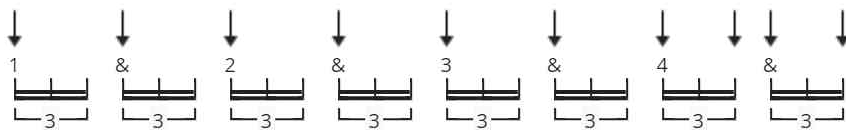

I Saw The Light Official by Hank Williams

Tuning: E A D G B E

Key: G

CHORDS

STRUMMING

WHOLE SONG 102 bpm

[Intro]

G

[Verse 1]

D G D G6 G

I wandered so aimless life filled with sin

C C7 G

I wouldn't let my dear saviour in

Then Jesus came like a stranger in the night

D G

Praise the Lord I saw the light.

[Verse 3]

G
I was a fool to wander and a stray
C C7 G
Straight is the gate and narrow the way
Now I have traded the wrong for the right
D G
Praise the Lord I saw the light.

[Chorus]

G
I saw the light, I saw the light
C C7 G
No more darkness no more night
Now I'm so happy no sorrow in sight
D G
Praise the Lord I saw the light.