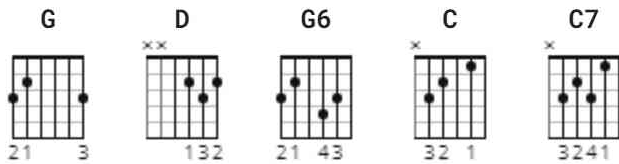

I Saw The Light Official by Hank Williams

Tuning: E A D G B E

Key: G

CHORDS

STRUMMING

WHOLE SONG 102 bpm

[Intro]

G

[Verse 1]

D G D G6 G

I wandered so aimless life filled with sin

C C7 G

I wouldn't let my dear saviour in

Then Jesus came like a stranger in the night

D G

Praise the Lord I saw the light.

[Chorus]

G

I saw the light, I saw the light

C C7 G

No more darkness no more night

Now I'm so happy no sorrow in sight

D G

Praise the Lord I saw the light.

[Verse 3]

G
I was a fool to wander and a stray
C C7 G
Straight is the gate and narrow the way
Now I have traded the wrong for the right
D G
Praise the Lord I saw the light.

[Chorus]

G
I saw the light, I saw the light
C C7 G
No more darkness no more night
Now I'm so happy no sorrow in sight
D G
Praise the Lord I saw the light.