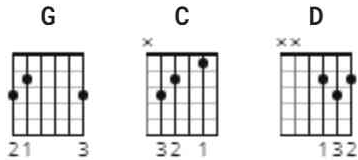

O Brother Where Art Thou - Ill Fly Away Chords by Misc Soundtrack

Difficulty: absolute beginner

Tuning: E A D G B E

CHORDS

STRUMMING

206 bpm

[Intro] One verse Instrumental

G C G
G D G

[Verse]

G
Some bright morning when this life is over,
C C G
I' - ll fly a - way.
G
To that home on God's celestial shore,
G G - D G
I' - ll ... fly a - way.

[Chorus]

G G
I' - ll fly a - way oh glory,
C C G
I' - ll fly a - way, (in the morning),
G
When I die Halle - lujah by and by,
G G - D G
I' - ll ... fly a - way.

[Verse]

G
When the shadows of this life have gone,
C C G
I' - ll fly a - way.

G
Like a bird from these prison walls I'll fly,
G G - D G
I' - ll ... fly a - way.

[Chorus]

G G
I' - ll fly a - way oh glory,
C C G
I' - ll fly a - way, (in the morning),
G
When I die Halle - lujah by and by,
G G - D G
I' - ll ... fly a - way.

[Break] (One verse Instrumenta)

G C G
G D G

[Verse]

G
Oh how glad and happy when we meet,
C C G
I' - ll fly a - way.
G
No more cold iron shackles on my feet,
G G - D G
I' - ll ... fly a - way.

[Chorus]

G G
I' - ll fly a - way oh glory,
C C G
I' - ll fly a - way, (in the morning),
G
When I die Halle - lujah by and by,
G G - D G
I' - ll ... fly a - way.