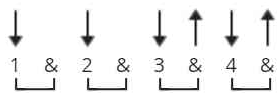

O Brother Where Art Thou - Ill Fly Away Chords by Misc Soundtrack

Difficulty: absolute beginner

Tuning: E A D G B E

CHORDS

STRUMMING

206 bpm

[Intro] One verse Instrumental

G C G
G D G