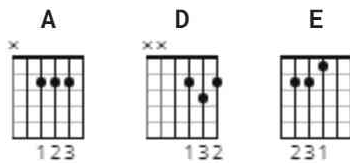

O Brother Where Art Thou - Keep On The Sunny Side Chords by Misc Soundtrack

Difficulty: intermediate

Tuning: E A D G B E

CHORDS

The Whites - Keep on the Sunny Side
(A.P. Carter and Gary Garrett)

Tabbed by Bernard Batrouni from Lebanon
E-mail: bernard_batrouni@hotmail.com
<http://projectrevolver.org>

This song is from the "O Brother Where Art Thou" soundtrack.

Intro:

A D A E A E A

Verse 1:

A D A
There's a dark & a troubled side of life
E
There's a bright, there's a sunny side, too
A
Tho' we meet with the darkness and strife
E A
The sunny side we also may view

Chorus:

A D A
Keep on the sunny side, always on the sunny side,
E
Keep on the sunny side of life
A D A
It will help us ev'ry day, it will brighten all the way
E A
If we'll keep on the sunny side of life

Solo (same as the intro)

Verse 2:

A D A
The storm and its fury broke today,
E
Crushing hopes that we cherish so dear;