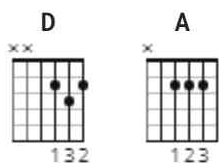

# Little Birdie Chords by The Stanley Brothers

Difficulty: absolute beginner

Tuning: E A D G B E

## CHORDS

"Little Birdy"

**D**  
Little birdy, little birdy  
**A** **D**  
Won't you sing to me your song  
**D**  
Got a short time to stay here  
**A** **D**  
And a long time to be gone

**D**  
I'd rather be in some dark hollow  
**A** **D**  
Where the sun don't ever shine  
**D**  
Than for you to be another man's darling  
**A** **D**  
And to know that you'd never be mine

**D**  
Little birdy, little birdy  
**A** **D**  
What makes you fly so high  
**D**  
When you know that my true lover  
**A** **D**  
Is a-waiting in the sky

**D**  
I'm a long way from old Dixie  
**A** **D**  
And my old Kentucky home  
**D**  
Got no father or mother  
**A** **D**  
No place to call my home

**D**  
Little birdy, little birdy  
**A** **D**  
Won't you sing to me your song  
**D**  
You've caused me lots of trouble  
**A** **D**  
You've caused me to do wrong