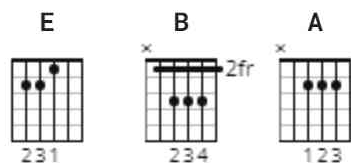

Long Black Veil Chords by Lefty Frizzell

Difficulty: beginner

Tuning: E A D G B E

CHORDS

Long Black Veil:Lefty Frizzell.
#6 in 1959. (A crossover hit.)

#1.

E

Ten years ago, on a cold dark night,

B there was someone killed 'neath the **A** town hall **E** light.

E

There were few were at the scene, but they all agreed,

B that the slayer who ran looked a lot like **A** me. **E**

#2.

E

The judge said, 'Son, what is your alibi?

A She visits my grave, when the night winds **E** wail. **A** **E**

E Nobody knows, nobody sees..nobody knows, but **A** me. **B** **E**

#3.

E

The scaffold is high, and eternity nears..

B she stood in the crowd and shed not a **A** tear. **E**

E

But sometimes at night when the cold wind blows,

B in a long black veil, she cries o'er my **A** bones. **E**

CHORUS:

A E A E
She walks these hills, in a long black veil.

A E A E
She visits my grave, when the night winds wail.