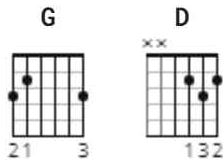

My Homes Across The Blue Ridge Mountains

Chords by Doc Watson, Fred Price & Clint Howard

Difficulty: absolute beginner

Tuning: E A D G B E

Key: G

CHORDS

<https://www.youtube.com/watch?v=NM3nhXqC-zE>

[Intro]

G D G D G

[Chorus]

G
My home is 'cross the blue ridge mountains
D G
My home is across the blue ridge mountains
G
My home is 'cross the blue ridge mountains
D G
An' I never expect to see you anymore

[Instrumental]

G D G D G

[Verse 1]

G
How can I keep from cryin'?
D G
How can I keep from cryin'?
G
How can I keep from cryin'?
D G
When I never expect to see you anymore

[Chorus]

G
My home is 'cross the blue ridge mountains
D G
My home is across the blue ridge mountains
G
My home is 'cross the blue ridge mountains
D G
An' I never expect to see you anymore

[Instrumental]

G D G D G

[Verse 3]

G

How can I keep from cryin'?

D

G

How can I keep from cryin'?