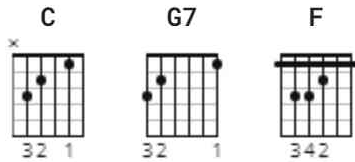

# New River Train Chords by Misc Traditional

Difficulty: beginner

Tuning: E A D G B E

## CHORDS

[Verse 1]

**C**  
Darlin' you can't love one  
**G7**  
Darlin' you can't love but one  
**C** **F**  
You can't love one and have any fun  
**C** **G7** **C**  
No darlin' you can't love one

[Chorus]

[Verse 5]  
Darlin' you can't love five  
**G7**  
Darlin' you can't love five  
**C** **F**  
You can't love five and get money from my beehive  
**C** **G7** **C**  
No darlin' you can't love five

[Chorus]  
I'm Riding on that new river train  
**G7**  
Riding on that new river train  
**C** **F**  
Same old train that brought me here  
**C** **G7** **C**  
And soon gonna carry me away

[Verse 6]  
Darlin' you can't love six  
**G7**  
Darlin' you can't love six  
**C** **F**  
You can't love six that kind of love don't mix

**C**            **G7**            **C**  
No darlin' you can't love six