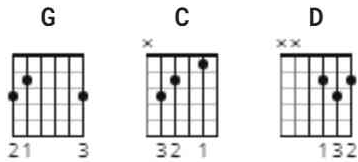

Nine Pound Hammer Chords by Flatt & Scruggs

Difficulty: absolute beginner

Tuning: E A D G B E

CHORDS

Verse 1:

G
This nine pound hammer
C **G**
Is just a little too heavy... for my size
D **G**
Buddy for my size

Chorus:

G **C**
Roll on, Buddy... don't you roll so slow,
G **D** **G**
How can I roll when the wheels won't go?

Verse 2:

I went upon the mountain
Just to see my honey,
And I ain't coming back
Lord, I ain't coming back

Chorus

Verse 3:

It's a long way to Harlan
It's a long way to Hazard
Just to get a little booze,
Lord, just to get a little booze

Chorus