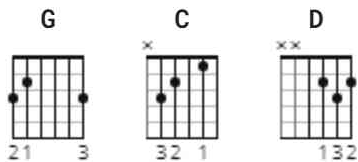

# Pig In A Pen Chords by Bill Monroe

Description: Easy to Read because the song is complete with chords.

Difficulty: absolute beginner

Tuning: E A D G B E

Key: G

## CHORDS

**G** **C** **G**  
I got a pig at home in a pen Corn to feed 'Em on, All I need's a pretty little girl To  
**D** **G**  
feed 'Em when I'm gone

**G** **C** **G** **D**  
Goin' on the mountain To sow a little cane, Raise a barrel of Sorghum To sweeten ol'  
**G**  
Liza Jane

**G** **C** **G**  
I got a pig at home in a pen Corn to feed 'Em on, All I need's a pretty little girl To  
**D** **G**  
feed 'Em when I'm gone

**G** **C** **G**  
Bake them biscuits lady Bake 'em good n' brown, When you get them biscuits baked We're  
**D** **G**  
Alabamy bound

**G**

I got a pig at home in a pen Corn to feed 'Em on, All I need's a pretty little girl To

**C G**

**D G**  
feed 'Em when I'm gone