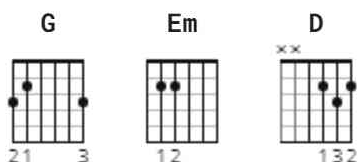

# Red Rockin Chair Chords by Bill Harrell And Don Reno

Difficulty: absolute beginner

Tuning: E A D G B E

## CHORDS

Red Rockin' Chair by Bill Harrell & Don Reno

([http://www.cmt.com/artists/az/reno\\_don/bio.jhtml](http://www.cmt.com/artists/az/reno_don/bio.jhtml))

Transcribed by DWdrummer67. Enjoy!

Tuning: Standard

Intro: G, Em, G, Em, G, D, G

G Em  
Well I got no use for a red rockin' chair  
G Em G D G  
Ain't got no sugar baby now, Lord, Lord. Ain't got no sugar baby now

G, Em, G, Em, G, D, G

G Em  
It's all I can do... it's all I can say  
G Em G D G  
Go tell it your mamma next payday, Lord, Lord. Go tell it to your mamma next payday

G, Em, G, Em, G, D, G

G Em  
Oh, who'll rock the cradle, who'll sing the song  
G Em G D G  
Who'll rock the cradle when I'm gone, Lord, Lord. Who'll rock the cradle when I'm gone  
G Em  
Well I got no use for a red rockin' chair  
G Em G D G  
I Ain't got no sugar baby now, Lord, Lord. Ain't got no sugar baby now