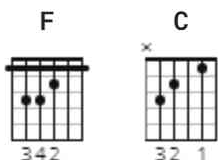

Reubens Train Chords by The Dillards

Description: To match the recording precisely tune to 433-hz rather than 440-hz.

Difficulty: beginner

Tuning: E A D G B E

Key: F

CHORDS

STRUMMING

WHOLE SONG 136 bpm

Alternate between the chords lowest string on the "X" and a full down-strum on the down arrow.

[Intro]

N.C.

You could hear the whistle blow 100 miles

[Verse 1]

F

Ol Reuben made a train and he put it on a track

You could hear that whistle blow 100 miles

F C F

Oh me, oh my you could hear the whistle blow 100 miles

{Verse 3]

F

I've been to the East, I've been to the West

F C F

I'm going where the chilly winds don't blow

F **C** **F**
Oh me, oh my you could hear the whistle blow 100 miles

[Outro]

F
Ol Reuben made a train & he put it on a track

F **C**
He ran it to the Lord knows where

F **C** **F**
Oh me, oh my you could hear the whistle blow 100 miles