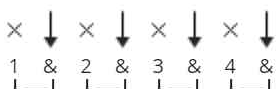

Reubens Train Chords by The Dillards

Description: To match the recording precisely tune to 433-hz rather than 440-hz.

Difficulty: beginner

Tuning: E A D G B E

Key: F

CHORDS

STRUMMING

WHOLE SONG 136 bpm

Alternate between the chords lowest string on the "X" and a full down-strum on the down arrow.

[Intro]

N.C.

You could hear the whistle blow 100 miles

[Verse 1]

F

Ol Reuben made a train and he put it on a track