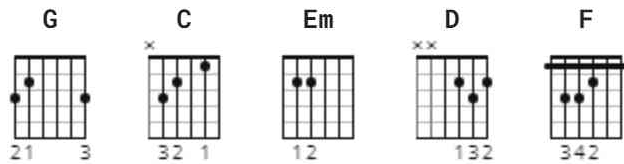

Rocky Top Official by The Osborne Brothers

Tuning: E A D G B E

Capo: 4th fret

Key: B

CHORDS

STRUMMING

WHOLE SONG 156 bpm

[Intro]

G C G Em D G

[Verse 1]

G C G
Wish that I was on old Rocky Top
Em D G
Down in the Tennessee hills
C G
Ain't no smoggy smoke on Rocky Top
Em D G
Ain't no telephone bills
C G
Once I had a girl on Rocky Top
Em D G
Half bear the other half cat
C G
Wild as a mink but sweet as sodapop
Em D G
I still dream about that

[Chorus]

Em D
Rocky Top you'll always be
F C
Home sweet home to me
G
Good ol' Rocky Top
F G F G
Rocky Top Tennessee, Rocky Top Tennessee

[Verse 2]

G **C** **G**
Once two strangers climbed ol' Rocky Top
Em **D** **G**
Looking for a moonshine still

[Verse 3]

G **C** **G**
I've had years of cramped up city life
Em **D** **G**
Trapped like a duck in a pen

C **G**
All I know is it's a pity
Em **D** **G**
Life can't be simple again

[Chorus]

Em **D**
Rocky Top you'll always be
F **C**
Home sweet home to me