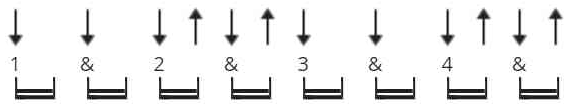

Rocky Top Official by The Osborne Brothers

Tuning: E A D G B E

Capo: 4th fret

Key: B

CHORDS

STRUMMING

WHOLE SONG 156 bpm

[Intro]

G C G Em D G

[Verse 1]

G C G
Wish that I was on old Rocky Top
Em D G
Down in the Tennessee hills
C G
Ain't no smoggy smoke on Rocky Top
Em D G
Ain't no telephone bills
C G
Once I had a girl on Rocky Top
Em D G
Half bear the other half cat
C G
Wild as a mink but sweet as sodapop
Em D G
I still dream about that