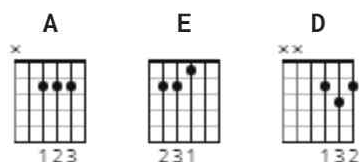

Roll In My Sweet Babys Arms Chords by Flatt & Scruggs

Difficulty: absolute beginner

Tuning: E A D G B E

CHORDS

[Chorus]

A

Roll in my sweet baby's arms

E

Roll in my sweet baby's arms

A

Lay round the shack

D

Till the mail train comes back

E

A

And roll in my sweet baby's arms

[Verse]

A

Now where were you last Friday night

E
While I was lyin' in jail
A D
Walking the streets with another man
E A
Wouldn't even go my bail

[Chorus]

A
Roll in my sweet baby's arms
 E
Roll in my sweet baby's arms
A
Lay round the shack
 D
Till the mail train comes back
E A
And roll in my sweet baby's arms

[Verse]

A
I know your parents don't like me
 E
They turn me away from your door
A D
Had my life to live over
E A
Wouldn't go there any more

[Chorus]

A
Roll in my sweet baby's arms
 E
Roll in my sweet baby's arms
A
Lay round the shack
 D
Till the mail train comes back
E A
And roll in my sweet baby's arms