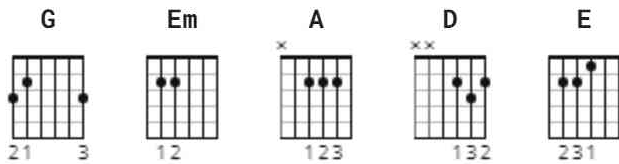

# Salty Dog Chords by Misc Traditional

Description: Old Bluegrass style with easy to play chord structure.

Difficulty: absolute beginner

Tuning: E A D G B E

## CHORDS

Salty Dog

Bluegrass style (may use E or Em)

[Intro]

G Em A D G  
G Em A D G

[Verse]

G Em Standin' on the corner with the lowdown blues  
A A great big hole in the bottom of my shoes  
D G Honey let me be your salty dog

[Chorus]

**G** **Em**  
Let me be your salty dog  
**A**  
Or I won't be your man at all

D G  
Honey let me be your salty dog

[Solo]

G Em A D G  
G Em A D G

[Verse]

G Em  
I got a gal, she's ten feet tall  
A  
Sleeps in the kitchen with her feet in the hall  
D G  
Honey, let me be your salty dog

[Chorus]

G Em  
Let me be your salty dog  
A  
Or I won't be your man at all  
D G  
Honey let me be your salty dog

[Finale] [one downstroke for each chord]

G Em  
Now, Let me be your salty dog

**A**

Or I won't be your man at all