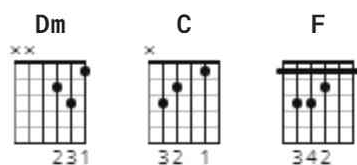

Shady Grove Chords by Doc Watson

Difficulty: beginner

Tuning: E A D G B E

Capo: 1st fret

CHORDS

From the album "Doc Watson in Nashville- Good Deal!"

Additional verses taken from Florida concert Doc and Jack Lawrence 1996
(<https://www.floridamemory.com/audio/cd4.php>) played without capo

[Introduction]

Dm C Dm F C Dm

Dm C Dm F C Dm

[Chorus]

Dm C
Shady Grove, my little love
Dm
Shady Grove I say
F C
Shady Grove, my little love
C Dm
I'm bound to go away

[Verse 2]

Dm C
Cheeks as red as a blooming rose
Dm
And eyes are the prettiest brown
F C
She's the darling of my heart
C Dm
Sweetest little girl in town

[Chorus]