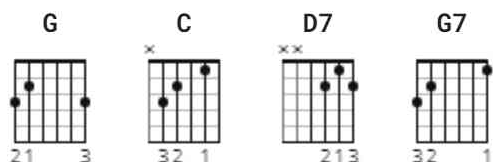

# Sitting On Top Of The World Chords by Doc Watson

Difficulty: beginner

Tuning: E A D G B E

## CHORDS

From the album "Doc Watson"

Played in an open tuning probably D with capo at 2.  
The recorded version sounds between Eb and E.

[Introduction]

**G C G D7 G D7 G**

[Verse 1]

**G** **G7**  
'Twas in the spring one sunny day  
**C** **G**  
My sweetheart left me, Lord, she went away  
**G** **D7**  
And now she's gone and I dont' worry  
**G** **D7** **G**  
Lord, I'm sitting on top of the world

[Verse 2]

**G** **G7**  
She called me up from down in El Paso  
**C** **G**  
She said "Come back, daddy hooh, I need you so"  
**G** **D7**  
And now she's gone and I don't' worry  
**G** **D7** **G**  
Lord, I'm sitting on top of the world

[Verse 5]

G G7  
Twas in the spring one sunny day  
C G  
My sweetheart left me, Lord, she went away  
G D7  
And now she's gone and I dont' worry  
G D7 G  
Lord, I'm sitting on top of the world