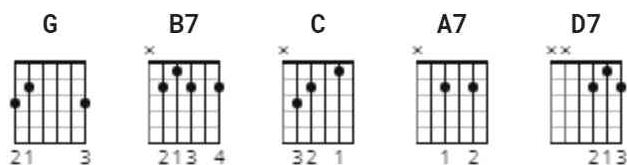

Abilene Chords by George Hamilton

Difficulty: beginner

Tuning: E A D G B E

CHORDS

Abilene chords

George Hamilton IV (John D. Loudermilk)

G **B7** **C** **G**
Abilene, Abilene, prettiest town I've ever seen
A7 **D7** **G** **C** **G**
Women there don't treat you mean in Abilene, my Abilene

B7
I sat alone, most every night
C **G**
Watch the trains pull out of sight
A7 **D7**
Don't I wish they were carrying me back
G **C** **G**
to Abilene, my Abilene

G **B7** **C** **G**
Abilene, Abilene, prettiest town I've ever seen
A7 **D7** **G** **C** **G**
Women there don't treat you mean in Abilene, my Abilene

B7
Crowded city, there ain't nothing free
C **G**
Nothing in this town for me
A7 **D7**
Wish to the Lord that I could be back
G **C** **G**
in Abilene, sweet Abilene

G **B7** **C** **G**
Abilene, Abilene, prettiest town I've ever seen
A7 **D7** **G** **C** **G**
Women there don't treat you mean in Abilene, my Abilene