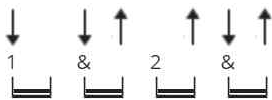

# Blues Run The Game chords by Jackson C. Frank

Difficulty: beginner

Tuning: E A D G B E

Capo: 5th fret

Key: C

## STRUMMING

MAIN PATTERN 83 bpm

Capo on the 5th fret.

[Verse 1]

G C G C  
Catch a boat to England, baby, maybe to Spain,  
G C G C  
Wherever I have gone, wherever I've been and gone,  
G C  
Wherever I have gone  
D C G  
The blues are all the same.