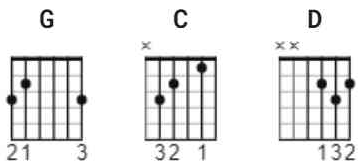

# Blues Run The Game chords by Jackson C. Frank

Difficulty: beginner

Tuning: E A D G B E

Capo: 5th fret

Key: C

## STRUMMING

MAIN PATTERN 83 bpm

Capo on the 5th fret.

[Verse 1]

G C G C  
Catch a boat to England, baby, maybe to Spain,  
G C G C  
Wherever I have gone, wherever I've been and gone,  
G C  
Wherever I have gone  
D C G  
The blues are all the same.

[Verse 6]

G C G C  
Maybe tomorrow, honey, someplace down the line,  
G C G C  
I'll wake up older, so much older, mama,  
G C  
Wake up older  
D C G  
And I'll just stop all my trying.

[Verse 1/Outro]

G C G C  
Catch a boat to England, baby, maybe to Spain,  
G C G C  
Wherever I have gone, wherever I've been and gone,  
G C  
Wherever I have gone  
D C G  
The blues are all the same.