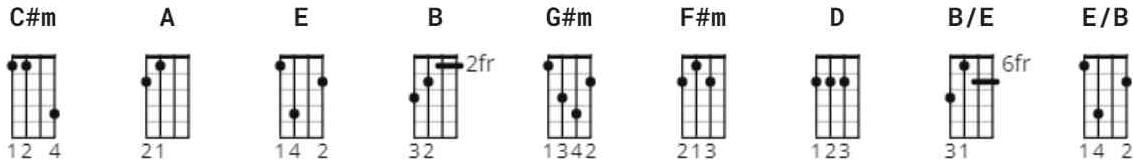

Brandy Youre A Fine Girl chords by looking glass

Difficulty: intermediate

Tuning: E A D G B E

CHORDS

C#m A C#m A , E B A E A do, do .....

[Verse]

E G#m C#m
There's a Port on a Western bay
F#m D A
And it serves a hundred ships a day
E G#m C#m
Lonely sailors pass the time away
F#m A E
And talk about their homes

E G#m C#m
And there's a girl in this harbor town
F#m D A
And she works layin' whiskey down
E G#m C#m
They say Brandy fetch another round
F#m A E
She serves them whiskey and wine

[Chorus]

C#m A
The sailors say Brandy you're a fine girl (you're a fine girl)
C#m A
What a good wife you would be (such a fine girl)
E B/E A E A
Your eyes could steal a sailor from the sea (do,do...)

[Verse]

E G#m C#m
Brandy wears a braided chain
F#m A D A
Made of finest silver from the north of Spain
E G#m C#m
A locket that bears the name
F#m A E
Of the man that Brandy loves