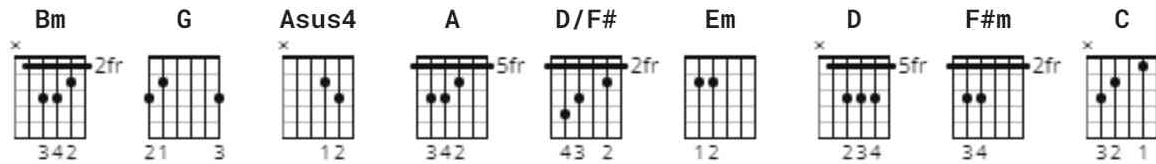

Brandy You're A Fine Girl Official by Looking Glass

Tuning: E A D G B E

Key: E

CHORDS

STRUMMING

WHOLE SONG 125 bpm

[Intro]

Bm G Bm G Asus4 A
G D/F# Em

[Chorus]

Bm G
The sailors say, "Brandy, you're a fine girl"
Bm G
What a good wife you would be
Asus4 A G D/F# Em A
Yeah, your eyes could steal a sailor from the sea"

[Verse 2]

D F#m Em Bm
 Brandy wears a braided chain
Em G C G
 Made of finest silver from the north of Spain
D Em Bm
 A locket that bears the name
Em G D
 Of a man that Brandy loved
D F#m Em Bm
 He came on a summer's day
Em G C G
 Bringing gifts from far away
D Em Bm
 But he made it clear he couldn't stay
Em G D
 No harbor was his home

[Chorus]

Bm G
 The sailor said, "Brandy, you're a fine girl
Bm G
 What a good wife you would be
Asus4 A G D/F# Em
 But my life, my love and my lady is the sea"

[Bridge]

A Bm A
 Yeah, Brandy used to watch his eyes
G A
 When he told his sailor's story
Bm A
 She could feel the ocean fall and rise
G A
 She saw its raging glory
Bm C
 But he had always told the truth
Bm G
 Lord, he was an honest man
Asus4 A G D/F# Em A D F#m Em Bm
 And Brandy does her best to understand At night when the bars close down

[Verse 3]

Em G C G
 Brandy walks through a silent town
D Em Bm
 And loves a man who's not around
Em G D
 She still can hear him say

[Chorus]

Bm G
 She hears him say, "Brandy, you're a fine girl

What a good wife you would be
But my life, my love and my lady is the sea
Yes, it is"