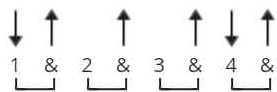

Brandy You're A Fine Girl Official by Looking Glass

Tuning: E A D G B E

Key: E

CHORDS

STRUMMING

WHOLE SONG 125 bpm

[Intro]

Bm G Bm G Asus4 A
G D/F# Em

[Chorus]

Bm G
The sailors say, "Brandy, you're a fine girl"
Bm G
What a good wife you would be
Asus4 A G D/F# Em A
Yeah, your eyes could steal a sailor from the sea"

[Verse 2]

D F#m Em Bm
 Brandy wears a braided chain
Em G C G
 Made of finest silver from the north of Spain
D Em Bm
 A locket that bears the name
Em G D
 Of a man that Brandy loved
D F#m Em Bm
 He came on a summer's day
Em G C G
 Bringing gifts from far away
D Em Bm
 But he made it clear he couldn't stay
Em G D
 No harbor was his home

[Chorus]

Bm G
 The sailor said, "Brandy, you're a fine girl
Bm G
 What a good wife you would be
Asus4 A G D/F# Em
 But my life, my love and my lady is the sea"

[Bridge]

A Bm A
 Yeah, Brandy used to watch his eyes
G A
 When he told his sailor's story
Bm A
 She could feel the ocean fall and rise
G A
 She saw its raging glory
Bm C
 But he had always told the truth
Bm G
 Lord, he was an honest man
Asus4 A G D/F# Em A D F#m Em Bm
 And Brandy does her best to understand At night when the bars close down

[Verse 3]

Em G C G
 Brandy walks through a silent town
D Em Bm
 And loves a man who's not around
Em G D
 She still can hear him say

[Chorus]

Bm G
 She hears him say, "Brandy, you're a fine girl

What a good wife you would be
But my life, my love and my lady is the sea
Yes, it is"