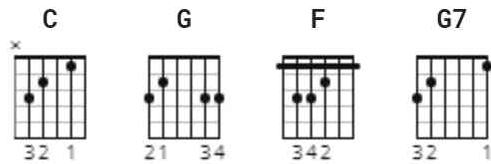

Bring It On Home To Me Official by Sam Cooke

Tuning: E A D G B E

Key: C

CHORDS