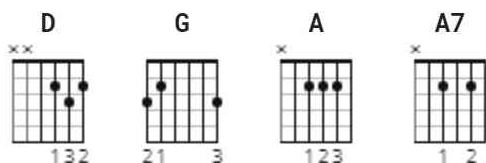

Bury Me Beneath The Willow Chords by Alison Krauss

Difficulty: beginner

Tuning: E A D G B E

Capo: 1st fret

CHORDS

Alison Krauss - Bury Me Beneath The Willow (Chords)

CAPO 1st Fret

Transcription key: Eb

4/4 Timing (with a bass-strum-bass-strum pattern)

[Intro]

D / / / G / / / D / A / D / / /

[Verse 1] (AK)

D G
Tonight I'm sad my heart is lonely

D A
For the only one I love

D G
When will I see him, oh no never

D / A7 / D
Till we meet in heaven above

[Chorus] (Together)

D G
So bury me beneath the willow

D A / A7 /
Under the weeping willow tree

D G
So she will know where I am sleeping

D / A / D
And perhaps she'll weep for me

[Verse 2] (LL)

D **G**
She told me that she dearly loved me
D **A**
How could I believe it untrue
D **G**
Until the angels softly whispered
D / **A7** / **D**
She will prove untrue to you

[Chorus] (Together)