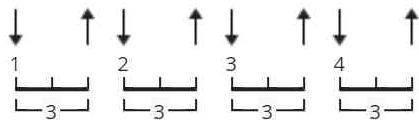

Bye Bye Love Official by The Everly Brothers

Tuning: E A D G B E

Capo: 2nd fret

Key: A

CHORDS

STRUMMING

WHOLE SONG 170 bpm

[Intro]