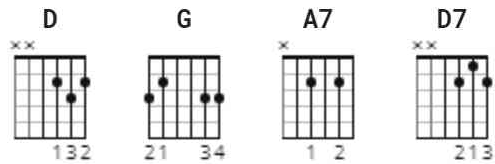

Bye Bye Love Official by The Everly Brothers

Tuning: E A D G B E

Capo: 2nd fret

Key: A

CHORDS

STRUMMING

WHOLE SONG 170 bpm

[Intro]

A7 D

I feel like I could die

A7 D

Bye bye my love goodbye

[Verse 1]

A7 D

There goes my baby witha someone new

A7 D

She sure looks happy, I sure am blue

D7 G A7

She was my baby till he stepped in

D D7

Goodbye to romance that might have been

[Chorus]

G D

Bye bye love

A7 D

I feel like I could die

A7 D

Bye bye my love goodbye

A7 **D**
Bye bye my love goodbye

A7
Bye bye my love goodbye
D A7 D