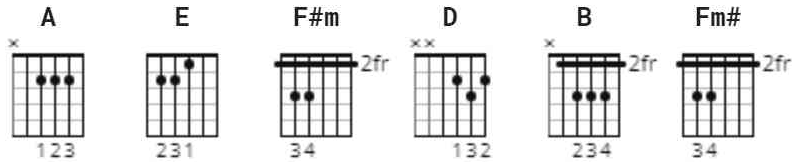

Closing Time Chords by Lyle Lovett

Difficulty: intermediate

Tuning: E A D G B E

CHORDS

A **E** **F#m**
The night she is a true companion

D **B**
They shuffle in

D **E**
They hear the sound

A **E**
But by night's end

F#m
It's night's abandon

D **B**
You look across the floor

D **E**
Ain't anyone around

D **E**
Closing time

A **E** **F#m**
Unplug them people

D **E**
And send them home

A
It's closing time

A **E** **F#m**
Now Kenny he's been mixing sound all evening