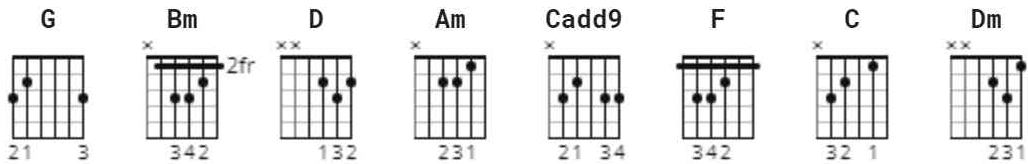

Comes A Time Official by Neil Young

Tuning: E A D G B E

Key: G

CHORDS

STRUMMING

WHOLE SONG 79 bpm

[Intro]

G
G

[Verse 1]

G Bm
Comes a time when you're drifting
D Am Cadd9
Comes a time when you settle down
G Bm
Comes a light, feelings lifting
D Am Cadd9
Lift that baby right up off the ground

[Chorus]

G F C
Oh, this old world
G
Keeps spinning round
F C
It's a wonder tall trees
G
Ain't layin' down
Dm G
There comes a time

[Verse 2]

G Bm
You and I, we were captured

D **Am** **Cadd9**
We took our souls and we flew away
G **Bm**
We were right, we were giving
D **Am** **Cadd9**
That's how we kept what we gave away

[Chorus]

G **F** **C**
Oh, this old world
G
Keeps spinning round
F **C**
It's a wonder tall trees
G
Ain't layin' down
Dm **G**
There comes a time

[Solo]

G **Bm** **D** **Am** **Cadd9**
G **Bm** **D** **Am** **Cadd9**

[Chorus]

G **F** **C**
Oh, this old world
G
Keeps spinning round
F **C**
It's a wonder tall trees
G
Ain't layin' down
Dm
There comes a time
G **Dm**
There comes a time
G **Dm**
comes a time
G
comes a time
Dm
comes a time
G **Dm**
comes a time
G **Dm**
comes a time