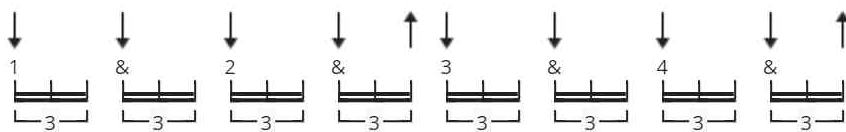

Comes A Time Official by Neil Young

Tuning: E A D G B E

Key: G

CHORDS

STRUMMING

WHOLE SONG 79 bpm

[Intro]

G
G

[Verse 1]

G Bm
Comes a time when you're drifting
D Am Cadd9
Comes a time when you settle down
G Bm
Comes a light, feelings lifting
D Am Cadd9
Lift that baby right up off the ground

[Chorus]

G F C
Oh, this old world
G
Keeps spinning round
F C
It's a wonder tall trees
G
Ain't layin' down
Dm G
There comes a time