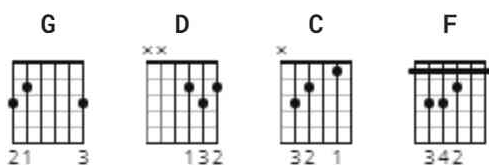

Dark Hollow Chords by Misc Traditional

Difficulty: beginner

Tuning: E A D G B E

Key: C

CHORDS

[Verse 1]

 G D G
I'd rather be in some dark hollow
 C G
Where the sun don't ever shine
 F C
Than to be home alone knowing that you're gone
 G D G
Would cause me to lose my mind

[Chorus]

 G D G
So blow your whistle freight train
 C G
Carry me far on down the track
 F C
I'm going away I'm leaving today
 G D G
I'm going but I ain't coming back

[Verse 2]

 G D G
I'd rather be in some dark hollow
 C G
Where the sun don't ever shine
 F C
Than to be in some big city
 G D G
In a small room with you love on my mind

[Chorus]

 G D G
So blow your whistle freight train
 C G
Carry me far on down the track
 F C
I'm going away I'm leaving today
 G D G
I'm going but I ain't coming back