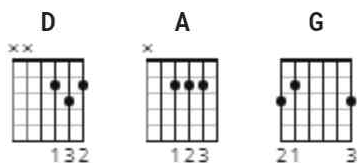

Dead Flowers Official by The Rolling Stones

Tuning: E A D G B E

Key: D

CHORDS

STRUMMING

WHOLE SONG 125 bpm

[Intro]

D A

[Verse 1]

G D D A G D
Well when you're sitting there in your silk upholstered chair
D A G
Talkin' to some rich folk that you know
D D A G D
Well I hope you won't see me in my ragged company
D A G
Well, you know I could never be a lone

[Chorus]

D A D
Take me down little Susie, take me down
D A D
I know you think you're the queen of the underground
G D
And you can send me dead flowers every morning
G D
Send me dead flowers by the mail
G D
Send me dead flowers to my wedding
A G
And I won't forget to put roses on your grave

[Verse 2]

D D A G D
Well when you're sitting back in your rose pink Cadillac