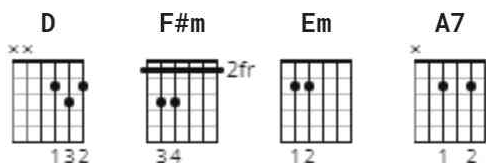

Early Morning Rain Chords by Peter, Paul and Mary

Difficulty: beginner

Tuning: E A D G B E

Capo: 3rd fret

CHORDS

Key is actually in Bb, but can be played in G with capo on third fret.

[Intro]

D F#m Em A7 D

D F#m Em A7 D
In the early mornin' rain, with a dollar in my hand,

Em A7 D
And an achin' in my heart, and my pocket's full of sand.

D Em A7 D
I'm a long way from home, and I miss my loved one so,

F#m Em A7 D
In the early mornin' rain, with no place to go.

D F#m Em A7 D
Out on runway number nine, big 707 set to go.

Em A7 D
But I'm out here on the grass, where the pavement never grows.

Em A7 D
Well the liquor tasted good, and the women all were fast.

D F#m Em A7 D
There she goes my friend, she's rollin' down at last.

D F#m Em A7 D
Hear the mighty engines roar, see the silver wing on high.
D Em A7 D
She's away and westward bound, far above the clouds she flies.
D Em A7 D
Where the mornin' rain don't fall, and the sun always shines.
D F#m Em A7 D
She'll be flyin' o'er my home, in about three hours time.