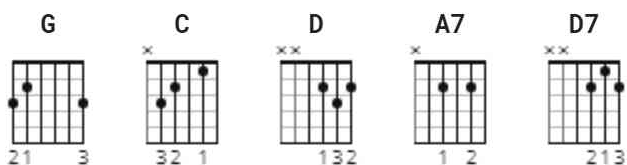

Fish And Whistle Official by John Prine

Tuning: E A D G B E

Key: G

CHORDS

STRUMMING

WHOLE SONG 165 bpm

[Intro]

G C G C G D
G C
G D

[Verse 1]

G G C G G I been thinking lately about the people I meet
C G D The carwash on the corner and the hole in the street
G C The way my ankles hurt with shoes on my feet
G D G And I'm wondering if I'm gonna see tomorrow

G C G C G D
G C G D

[Verse 2]

G G C G
I was in the army, but I never dug a trench
C G D
I used to bust my knuckles on a monkey wrench
G C
I'd go to town and drink and give the girls a pinch
G D G
But I don't think they ever even noticed me