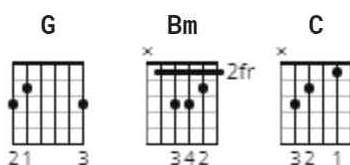

Girl From The North Country Duet Chords by Bob Dylan & Johnny Cash

Description: Play along on Youtube <https://www.youtube.com/watch?v=Je4Eg77YSSA>.

Difficulty: beginner

Tuning: E A D G B E

Key: G

CHORDS

Bob Dylan and Johnny Cash version

[Intro]

G Bm C G
G G G

[Verse 1]

G Bm C G
If you're travelin' in the north country fair,
G Bm C G
Where the winds hit heavy on the borderline,
G Bm C G
Remember me to one who lives there.
G Bm C G
For she once was a true love of mine.

[Verse 2]

G Bm C G
See for me that her hair's hanging down,
G Bm C G
It curls and falls all down her breast.
G Bm C G
See for me that her hair's hanging down,

G **Bm** **C** **G**
She once was a true love of mine.