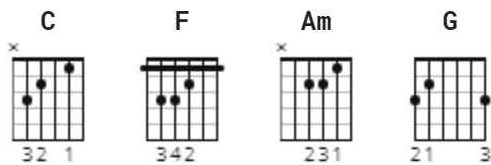

Goin Down The Road Feeling Bad Chords by Grateful Dead

Difficulty: intermediate

Tuning: E A D G B E

CHORDS

Goin' Down the Road Feeling Bad
Traditional, arranged by Grateful Dead

[Intro]

```

e|-----|
B|-----|
G|-----|
D|-----2-2-----| x4
A|-----2-4-----4-2-----|
E|---0-2h4-----4-2-0-----|
    
```

[Riff] (play after lines in verse going from E to A)

```

e|-----|
B|-----|
G|-----|
D|-----2-2-----|
A|-----2-4-----4-2-----0-----|
E|---0-2h4-----4-2-----|
    
```

[Chorus]

C
Goin down the road feelin bad (Riff)
F **C**
Goin down the road feelin bad (Riff)
F **C** **Am**
Goin down the road feelin bad, bad, bad
C **G** **C**
Don't wanna be treated this a way

[Chorus]

C
Goin down the road feelin bad (Riff)
F **C**
Goin down the road feelin bad (Riff)
F **C** **Am**
Goin down the road feelin bad, bad, bad
C **G** **C**
Don't wanna be treated this a way

[Verse 2]

[Chorus]

C
Goin down the road feelin bad (Riff)
F **C**
Goin down the road feelin bad (Riff)
F **C** **Am**
Goin down the road feelin bad, bad, bad
C **G** **C**
Don't wanna be treated this a way

[Verse 3]