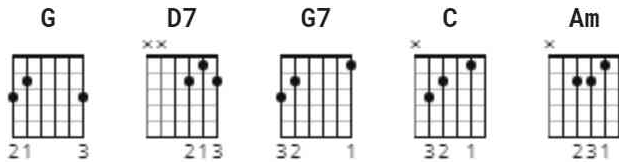

Goodnight Irene Chords by The Weavers/Huddie William Ledbetter

Difficulty: beginner

Tuning: E A D G B E

Capo: 2nd fret

CHORDS

#-----PLEASE NOTE-----#
This file is the author's own work and represents their interpretation of the #
song. You may only use this file for private study, scholarship, or research. #
#-----#

Goodnight Irene chords

The Weavers (Huddie Ledbetter Leadbelly)

Capo II (or Capo I, depending on the version)

G **D7**
Irene goodnight

G
Irene goodnight

G7
Goodnight Irene

C **Am**
Goodnight Irene

D7 **G**
I'll see you in my dreams

G7
Goodnight Irene

C **Am**
Goodnight Irene

D7 **G**
I'll see you in my dreams

G **D7**
Sometimes I live in the country
G
Sometimes I live in town
G7 **C** **Am**
Sometimes I take great notion
D7 **G**
To jump into the river and drown

G **D7**
Irene goodnight
G
Irene goodnight
G7
Goodnight Irene
C **Am**
Goodnight Irene
D7 **G**
I'll see you in my dreams

G7
Goodnight Irene
C **Am**
Goodnight Irene
D7 **G**
I'll see you in my dreams

G7
Goodnight Irene
C **Am**
Goodnight Irene
D7 **G**
I'll see you in my dreams