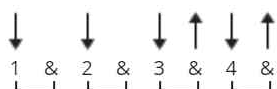

STRUMMING

206 bpm