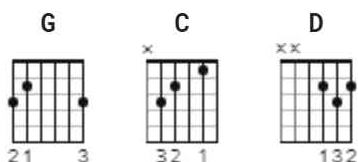

O Brother Where Art Thou - Ill Fly Away Chords by Misc Soundtrack/Gillian Welch & Alison Krauss

Difficulty: absolute beginner

Tuning: E A D G B E

CHORDS