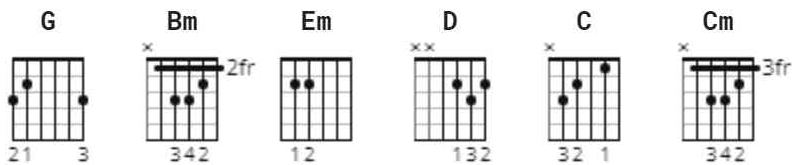

Im So Lonesome I Could Cry Chords by B.J. Thomas

Difficulty: beginner

Tuning: E A D G B E

CHORDS

I'm So Lonesome I Could Cry by B J Thomas

Strumming is nice and steady: down, down, up, down, up

G Bm Em D
Did you hear that lonesome whippoorwill

G Bm Em D
He sounds too blue to fly

C Cm G Em
The midnight train is winding low

G D G Bm Em D
And I'm so lonesome I could cry

G Bm Em D
Did you ever see a night so long

G Bm Em D
When time goes crawling by

C Cm G Em
The moon just went behind the clouds

G D G Bm Em D
And I'm so lonesome I could cry

G Bm Em D
Did you ever see a robin weep

G Bm Em D
When leaves begin to die

C Cm G Em
That means he's lost the will to live