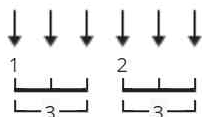

Im So Lonesome I Could Cry Official by Hank Williams

Tuning: E A D G B E

Key: E

CHORDS

STRUMMING

WHOLE SONG 56 bpm

[Verse 1]

E B7 E E

The moon just went behind the clouds

B7

E

To hide its face and cry

[Solo 1 (Steel Guitar)]

E E7 A E

B7

[Verse 3]

E

I'm so lonesome I could cry

[Solo 2 (Fiddle)]

E E7 A E

B7

[Verse 4]

E E

The silence of a falling star