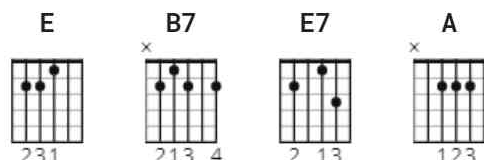

Im So Lonesome I Could Cry Official by Hank Williams

Tuning: E A D G B E

Key: E

CHORDS

STRUMMING

WHOLE SONG 56 bpm

[Verse 1]

E B7 E E

I'm so lonesome I could cry

[Verse 2]

E

I've never seen a night so long

E7

When time goes crawling by

A

E

The moon just went behind the clouds

B7

E

To hide its face and cry

[Solo 1 (Steel Guitar)]

E E7 A E

B7

[Verse 3]

E

I'm so lonesome I could cry

[Solo 2 (Fiddle)]

E E7 A E

B7

[Verse 4]

E E

The silence of a falling star