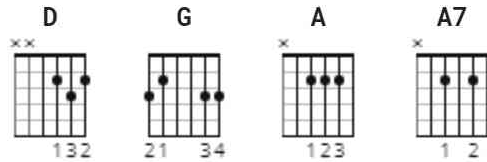

Jamaica Farewell Official by Harry Belafonte

Tuning: E A D G B E

Key: D

CHORDS

STRUMMING

WHOLE SONG 140 bpm

[Intro]

D G A G D

[Verse 3]

D G
Down at the market, you can hear
A G D
Ladies cry out while on their heads they bear
D G
Aki rice, salt fish are nice
A G D
And the rum is fine any time of year

[Chorus]

D G
Cos I'm sad to say, I'm on my way
A G D
Won't be back for many a day
D G
My heart is down, my head is turning around
A G D
I had to leave a little girl in Kingston town

[Interlude]

D G A G D
D G A G D

[Verse 4]

D G
Down the way, where the nights are gay

A **G** **D**
And the sun shines daily on the mountain top
D **G**
I took a trip on a sailing ship
 A **G** **D**
And when I reached Jamaica, I made a stop

[Chorus]

D **G**
Cos I'm sad to say, I'm on my way
A **G** **D**
Won't be back for many a day
 D **G**
My heart is down, my head is turning around
 A **G** **D**
I had to leave a little girl in Kingston town
D **G**
Sad to say, I'm on my way
A **G** **D**
Won't be back for many a day
 D **G**
My heart is down, my head is turning around
 A **G** **D**
I had to leave a little girl in Kingston town