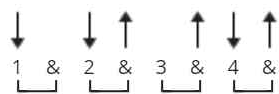

Jamaica Farewell Official by Harry Belafonte

Tuning: E A D G B E

Key: D

CHORDS

STRUMMING

WHOLE SONG 140 bpm

[Intro]

D G A G D