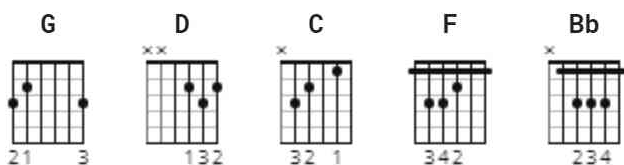

# Keep On Smilin Chords by Wet Willie

Difficulty: beginner

Tuning: E A D G B E

## CHORDS

Keep On Smilin' chords

Wet Willie

**G D C G \***

**G**

Well you say you got the blues,

**D**

You got holes in both of your shoes, yeah-

**G**  
Say you found a piece of land  
**D** **C**  
Gonna change from city boy to country man, yeah-  
Try to build you're life with your hands

**G**  
And just keep on smilin', keep on smilin'

**G** **D**  
Keep on smilin' through the rain, laughin' at the pain  
**C** **G**  
Just flowin' with the changes, till the sun comes out again

**G** **D**  
Keep on smilin' through the rain, laughin at the pain

**C** **G**  
Just flowin' with the changes, and singin' this refrain

**G D C G G D C G**

"You're just hangin out- in a local bar,  
And you're wonderin'- who the hell you are  
Are you a farmer - are you a star?"