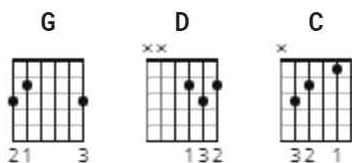

Long Black Veil Chords by The Band

Difficulty: absolute beginner

Tuning: E A D G B E

CHORDS

Long Black Veil chords

Dill / Wilkin performed by The Band (also The Chieftains, Johnny Cash, Joan Baez, The Byrds

Dave Matthews Band etc.)

[Verse 1]

G

Ten years ago on a cool dark night

There was someone killed beneath the town hall light

There were few at the scene and they all did agree

That the man who ran looked a lot like me

[Verse 2]

G

The judge said, "Son, what is your alibi?"

If you were somewhere else then you won't have to die"

I spoke not a word although it meant my life

I had been in the arms of my best friend's wife

[Chorus]

She walks these hills in a long black veil

She visits my grave where the night winds wail

Nobody knows, no, and nobody sees

Nobody knows but me

[Verse 3]

G

The scaffold was high and eternity neared

D C G
She stood in the crowd and shed not a tear
G
But sometimes at night when the cold wind moans
D C G
In a long black veil she cries over my bones