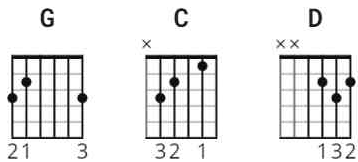

# Long Jouney Home Chords by Billy Strings

Description: From the album Me and Dad (<https://www.youtube.com/watch?v=S9E8CWxjkAw>).

Difficulty: absolute beginner

Tuning: E A D G B E

Key: G

## CHORDS

[Chorus]

**G**  
I lost all my money, but a two dollar bill  
Two dollar bill, boys, two dollar bill

Lost all my money, but a two dollar bill  
**D** **G**  
I'm on my long journey home

[Verse]

**G**  
There's a black smog arising and it looks like a train

[Chorus]

**G**  
I lost all my money, but a two dollar bill  
Two dollar bill, boys, two dollar bill

Lost all my money, but a two dollar bill  
**D** **G**  
I'm on my long journey home

[Verse]

**G**  
There's a little girl's awaiting and she's holdin'  
down the line

Holdin' down the line, boys, holdin' down the line

Little girl's waiting and she's holdin' down the line

**D** **G**  
I'm on my long journey home

[Chorus]

**G**  
I lost all my money, but a two dollar bill  
Two dollar bill, boys, two dollar bill