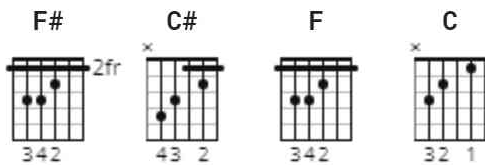

Louisiana Woman Mississippi Man Chords by Conway Twitty and Loretta Lynn

Difficulty: intermediate

Tuning: E A D G B E

CHORDS

SONG: LOUISIANA WOMAN, MISSISSIPPI MAN
 ARTIST: CONWAY TWITTY and LORETTA LYNN
 TAB BY: DON CZARSKI
 EMAIL: GUITARZAN7@HOTMAIL.COM

BREAK:

C#
With a Louisiana woman waitin'

On the other side

The Mississippi River
F# **C#**
Don't look so wide

CHORUS:

F#
Louisiana woman, Mississippi man
C#
We get together every time we can

The Mississippi River can't keep us apart
F# **C#**
There's too much love in the Mississippi heart
F# **C#**
Too much love in this Louisiana heart

If he can't come to me I'm gonna go to him
F **C**
That Mississippi River, Lord, I'm gonna swim

CHORUS:

F
Hey, Louisiana woman, Mississippi man
C
We get together every time we can

The Mississippi River can't keep us apart
F **C**
There's too much love in this Mississippi heart
F **C**
Too much love in this Louisiana heart

VERSE:

C
Well the Mississippi River, Lord, it's one mile wide
F **C**
And I'm gonna get me to the other side

Mississippi man I'm losin' my mind
F **C**
Gotta have your loving one more time

I'm gonna jump in the river and here I go
F **C**
Too bad alligator you swim too slow