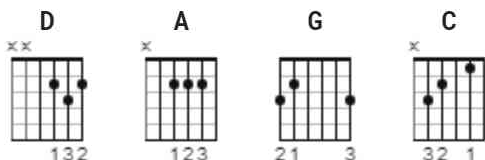

Magnolia Wind Chords by Guy Clark

Difficulty: absolute beginner

Tuning: E A D G B E

Capo: 1st fret

Key: Eb

CHORDS

Guy Clarke sings this in Eb, the John Prine/Emmylou Harris version is in Db, so transpose accordingly :)

CAPO 1 for Eb

[Verse 1]

I'd rather sleep in a box like a bum on the street
Than a fine feather bed without your little ol' cold feet
And I'd rather be deaf, dumb, and stone blind
Than to know that your mornings will never be mine

[Chorus]

I'd rather not walk through the garden again
If I can't catch your scent on a magnolia wind

[Break]

| D | A | G | A |
| D | A | G A | D

[Verse 3]

Well if it ever comes time that it comes time to go

Sis' pack up your fiddle, Sis' pack up your bow
If I can't dance with you then I won't dance at all
I'll just sit this one out with my back to the wall

[Chorus]

I'd rather not hear pretty music again
If I can't catch your fiddle on a magnolia wind
If I can't catch your scent on a magnolia wind