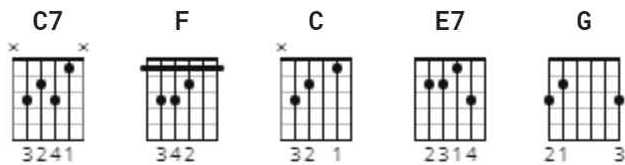

Make Me A Pallet On The Floor Official by Mississippi John Hurt

Tuning: E A D G B E

Key: C

CHORDS

[Intro]

C7 F C F

C E7 F C

G

C

[Chorus]

C7 F C

Make me down a pallet on your floor

F

Make me down

C E7 F

Make me a pallet down, soft and low

C G C C7

Make me a pallet on your floor

[Instrumental]

F C F C

E7 F C G

C

[Verse 1]

C7 F C

Up the country, twenty miles more

F C

I'm going up the country by the cold sleet and snow