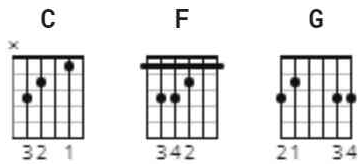

Mercedes Benz Official by Janis Joplin

Tuning: E A D G B E

Capo: 3rd fret

Key: Eb

CHORDS