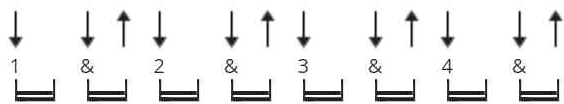

STRUMMING

WHOLE SONG 84 bpm